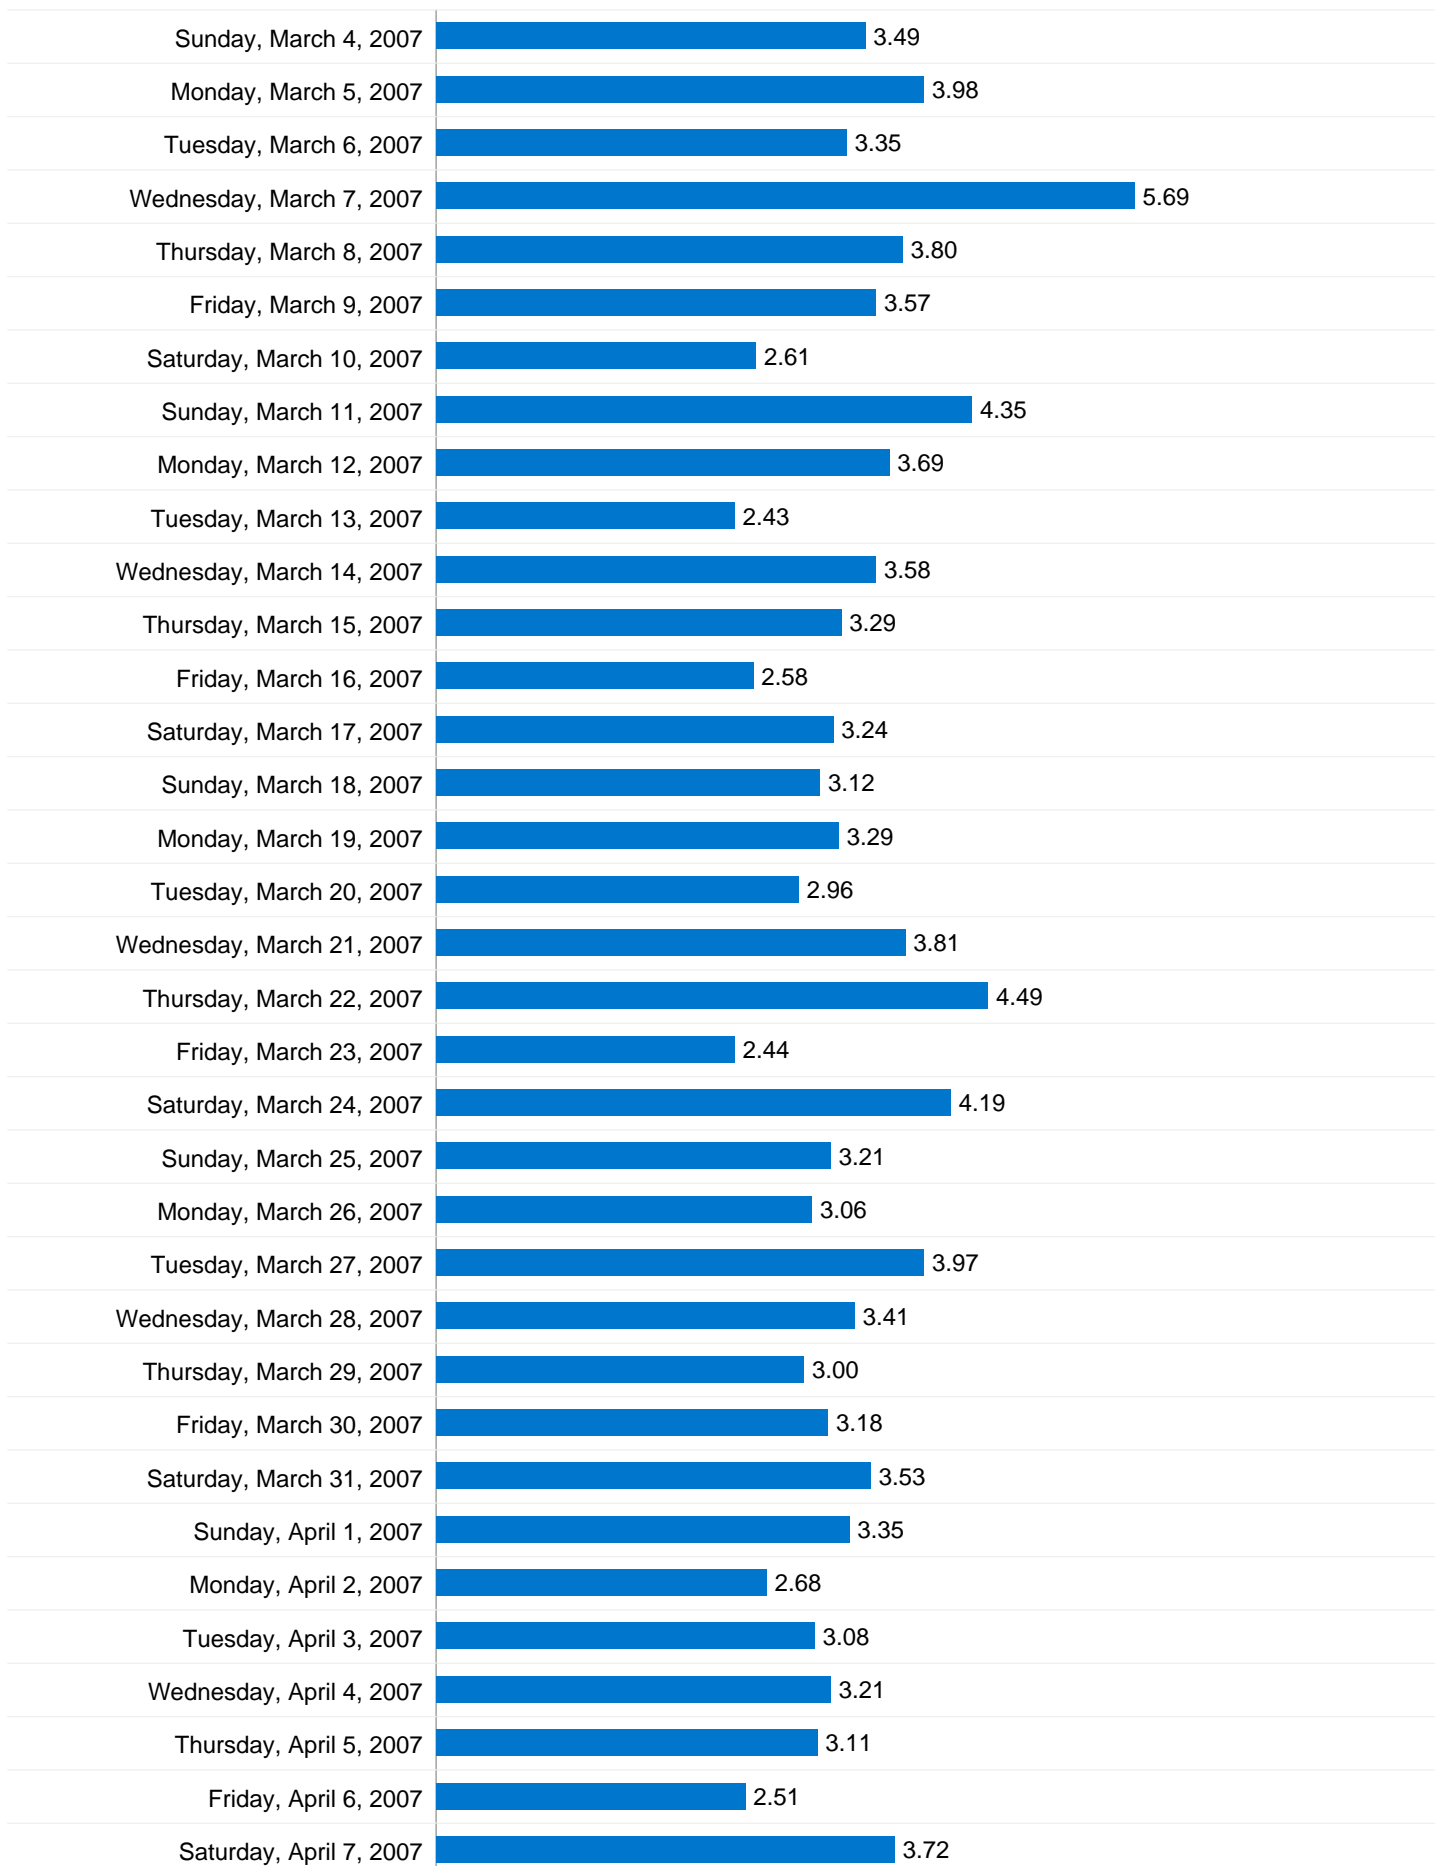

6,369 people visited this site

-  **7,540** Visits
-  **6,369** Absolute Unique Visitors
-  **24,898** Pageviews
-  **3.30** Average Pageviews
-  **00:03:46** Time on Site
-  **39.03%** Bounce Rate
-  **82.77%** New Visits

3.30 Pages/Visit

Monday, January 1, 2007	3.78
Tuesday, January 2, 2007	3.38
Wednesday, January 3, 2007	4.34
Thursday, January 4, 2007	2.48
Friday, January 5, 2007	3.77
Saturday, January 6, 2007	2.78
Sunday, January 7, 2007	2.94
Monday, January 8, 2007	3.04
Tuesday, January 9, 2007	4.15
Wednesday, January 10, 2007	3.07
Thursday, January 11, 2007	2.63
Friday, January 12, 2007	3.45
Saturday, January 13, 2007	3.50
Sunday, January 14, 2007	3.42
Monday, January 15, 2007	3.50
Tuesday, January 16, 2007	2.57
Wednesday, January 17, 2007	4.52
Thursday, January 18, 2007	4.25
Friday, January 19, 2007	3.83
Saturday, January 20, 2007	4.58
Sunday, January 21, 2007	3.36
Monday, January 22, 2007	2.83
Tuesday, January 23, 2007	3.58
Wednesday, January 24, 2007	2.93
Thursday, January 25, 2007	4.68
Friday, January 26, 2007	3.58
Saturday, January 27, 2007	3.10

7,600 visits came from 6 continents

Site Usage

Visits 7,600 % of Site Total: 100.00%	Pages/Visit 3.30 Site Avg: 3.30 (0.00%)	Avg. Time on Site 00:03:46 Site Avg: 00:03:46 (0.00%)	% New Visits 82.68% Site Avg: 82.67% (0.02%)	Bounce Rate 39.03% Site Avg: 39.03% (0.00%)	
Continent	Visits	Pages/Visit	Avg. Time on Site	% New Visits	Bounce Rate
Americas	6,043	3.41	00:03:54	83.14%	37.45%
Europe	950	2.98	00:02:47	82.00%	42.00%
Asia	293	2.75	00:03:56	79.18%	51.88%
Oceania	188	2.75	00:03:33	78.19%	44.15%
Africa	116	2.74	00:04:32	80.17%	55.17%
(not set)	10	2.90	00:01:53	90.00%	50.00%