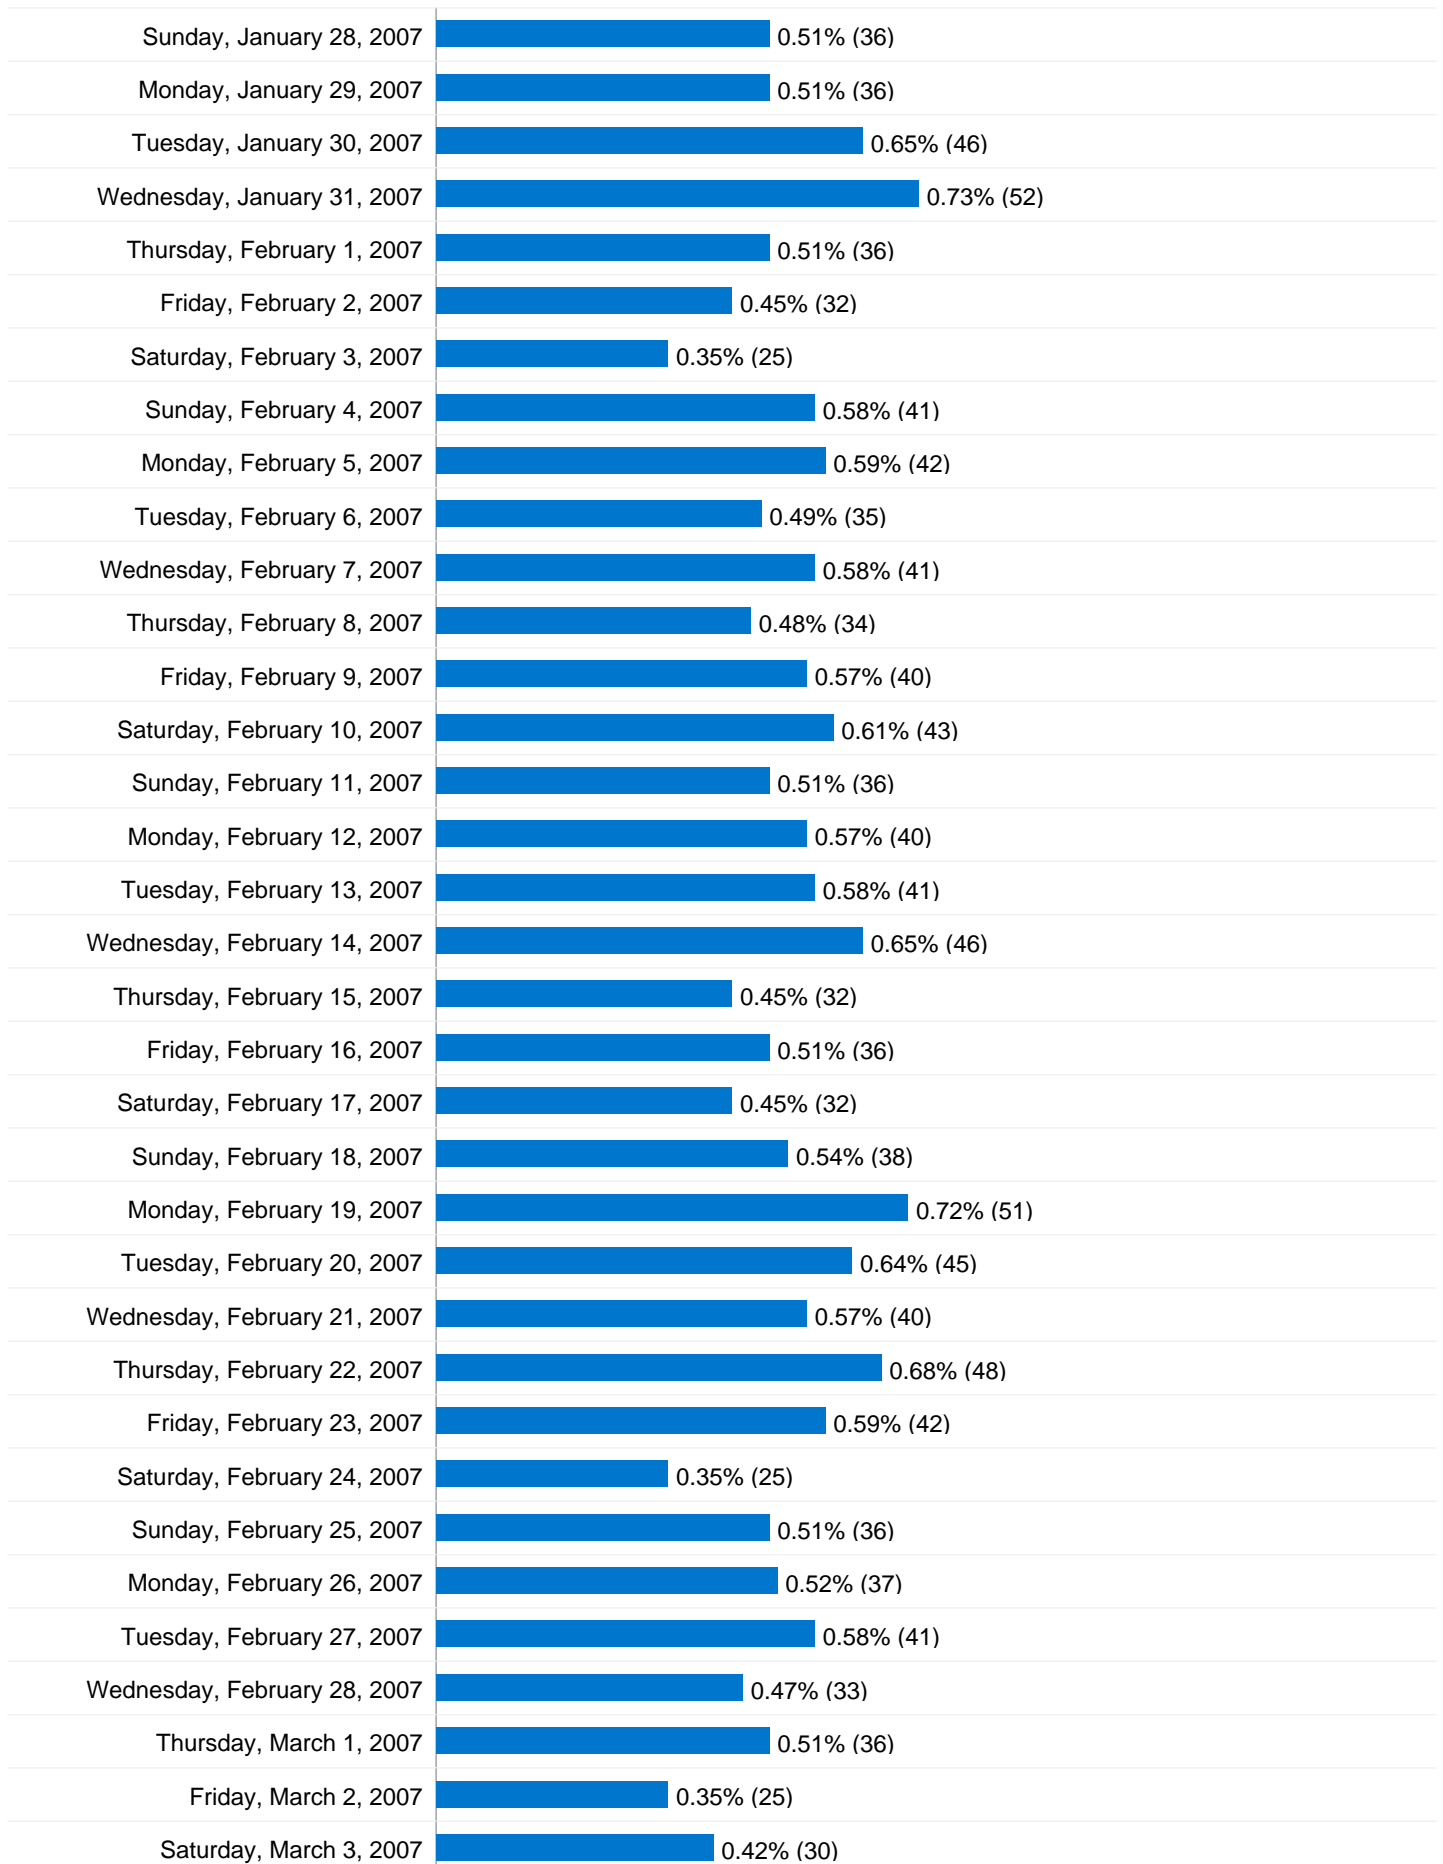

3.30 Pages/Visit

Monday, January 1, 2007	3.78
Tuesday, January 2, 2007	3.38
Wednesday, January 3, 2007	4.34
Thursday, January 4, 2007	2.48
Friday, January 5, 2007	3.77
Saturday, January 6, 2007	2.78
Sunday, January 7, 2007	2.94
Monday, January 8, 2007	3.04
Tuesday, January 9, 2007	4.15
Wednesday, January 10, 2007	3.07
Thursday, January 11, 2007	2.63
Friday, January 12, 2007	3.45
Saturday, January 13, 2007	3.50
Sunday, January 14, 2007	3.42
Monday, January 15, 2007	3.50
Tuesday, January 16, 2007	2.57
Wednesday, January 17, 2007	4.52
Thursday, January 18, 2007	4.25
Friday, January 19, 2007	3.83
Saturday, January 20, 2007	4.58
Sunday, January 21, 2007	3.36
Monday, January 22, 2007	2.83
Tuesday, January 23, 2007	3.58
Wednesday, January 24, 2007	2.93
Thursday, January 25, 2007	4.68
Friday, January 26, 2007	3.58
Saturday, January 27, 2007	3.10

7,600 visits came from 6 continents

Site Usage

Visits 7,600 % of Site Total: 100.00%	Pages/Visit 3.30 Site Avg: 3.30 (0.00%)	Avg. Time on Site 00:03:46 Site Avg: 00:03:46 (0.00%)	% New Visits 82.68% Site Avg: 82.67% (0.02%)	Bounce Rate 39.03% Site Avg: 39.03% (0.00%)	
Continent	Visits	Pages/Visit	Avg. Time on Site	% New Visits	Bounce Rate
Americas	6,043	3.41	00:03:54	83.14%	37.45%
Europe	950	2.98	00:02:47	82.00%	42.00%
Asia	293	2.75	00:03:56	79.18%	51.88%
Oceania	188	2.75	00:03:33	78.19%	44.15%
Africa	116	2.74	00:04:32	80.17%	55.17%
(not set)	10	2.90	00:01:53	90.00%	50.00%