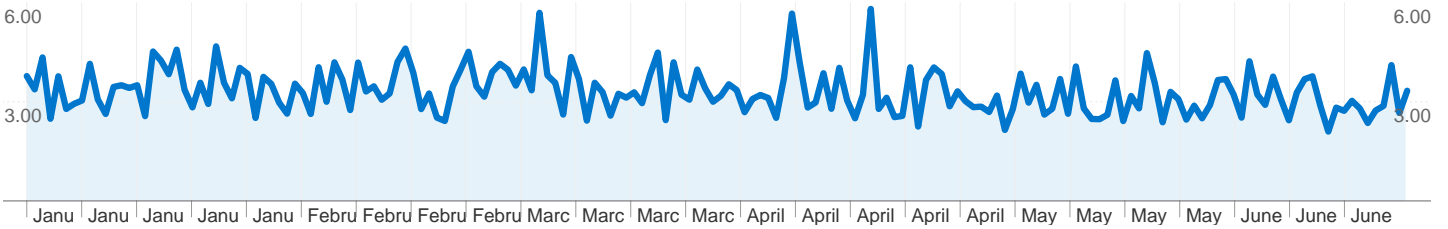

6,369 people visited this site

-  **7,540** Visits
-  **6,369** Absolute Unique Visitors
-  **24,898** Pageviews
-  **3.30** Average Pageviews
-  **00:03:46** Time on Site
-  **39.03%** Bounce Rate
-  **82.77%** New Visits

3.30 Pages/Visit

Monday, January 1, 2007	3.78
Tuesday, January 2, 2007	3.38
Wednesday, January 3, 2007	4.34
Thursday, January 4, 2007	2.48
Friday, January 5, 2007	3.77
Saturday, January 6, 2007	2.78
Sunday, January 7, 2007	2.94
Monday, January 8, 2007	3.04
Tuesday, January 9, 2007	4.15
Wednesday, January 10, 2007	3.07
Thursday, January 11, 2007	2.63
Friday, January 12, 2007	3.45
Saturday, January 13, 2007	3.50
Sunday, January 14, 2007	3.42
Monday, January 15, 2007	3.50
Tuesday, January 16, 2007	2.57
Wednesday, January 17, 2007	4.52
Thursday, January 18, 2007	4.25
Friday, January 19, 2007	3.83
Saturday, January 20, 2007	4.58
Sunday, January 21, 2007	3.36
Monday, January 22, 2007	2.83
Tuesday, January 23, 2007	3.58
Wednesday, January 24, 2007	2.93
Thursday, January 25, 2007	4.68
Friday, January 26, 2007	3.58
Saturday, January 27, 2007	3.10

7,600 visits came from 6 continents

Site Usage

Visits 7,600 % of Site Total: 100.00%	Pages/Visit 3.30 Site Avg: 3.30 (0.00%)	Avg. Time on Site 00:03:46 Site Avg: 00:03:46 (0.00%)	% New Visits 82.68% Site Avg: 82.67% (0.02%)	Bounce Rate 39.03% Site Avg: 39.03% (0.00%)	
Continent	Visits	Pages/Visit	Avg. Time on Site	% New Visits	Bounce Rate
Americas	6,043	3.41	00:03:54	83.14%	37.45%
Europe	950	2.98	00:02:47	82.00%	42.00%
Asia	293	2.75	00:03:56	79.18%	51.88%
Oceania	188	2.75	00:03:33	78.19%	44.15%
Africa	116	2.74	00:04:32	80.17%	55.17%
(not set)	10	2.90	00:01:53	90.00%	50.00%