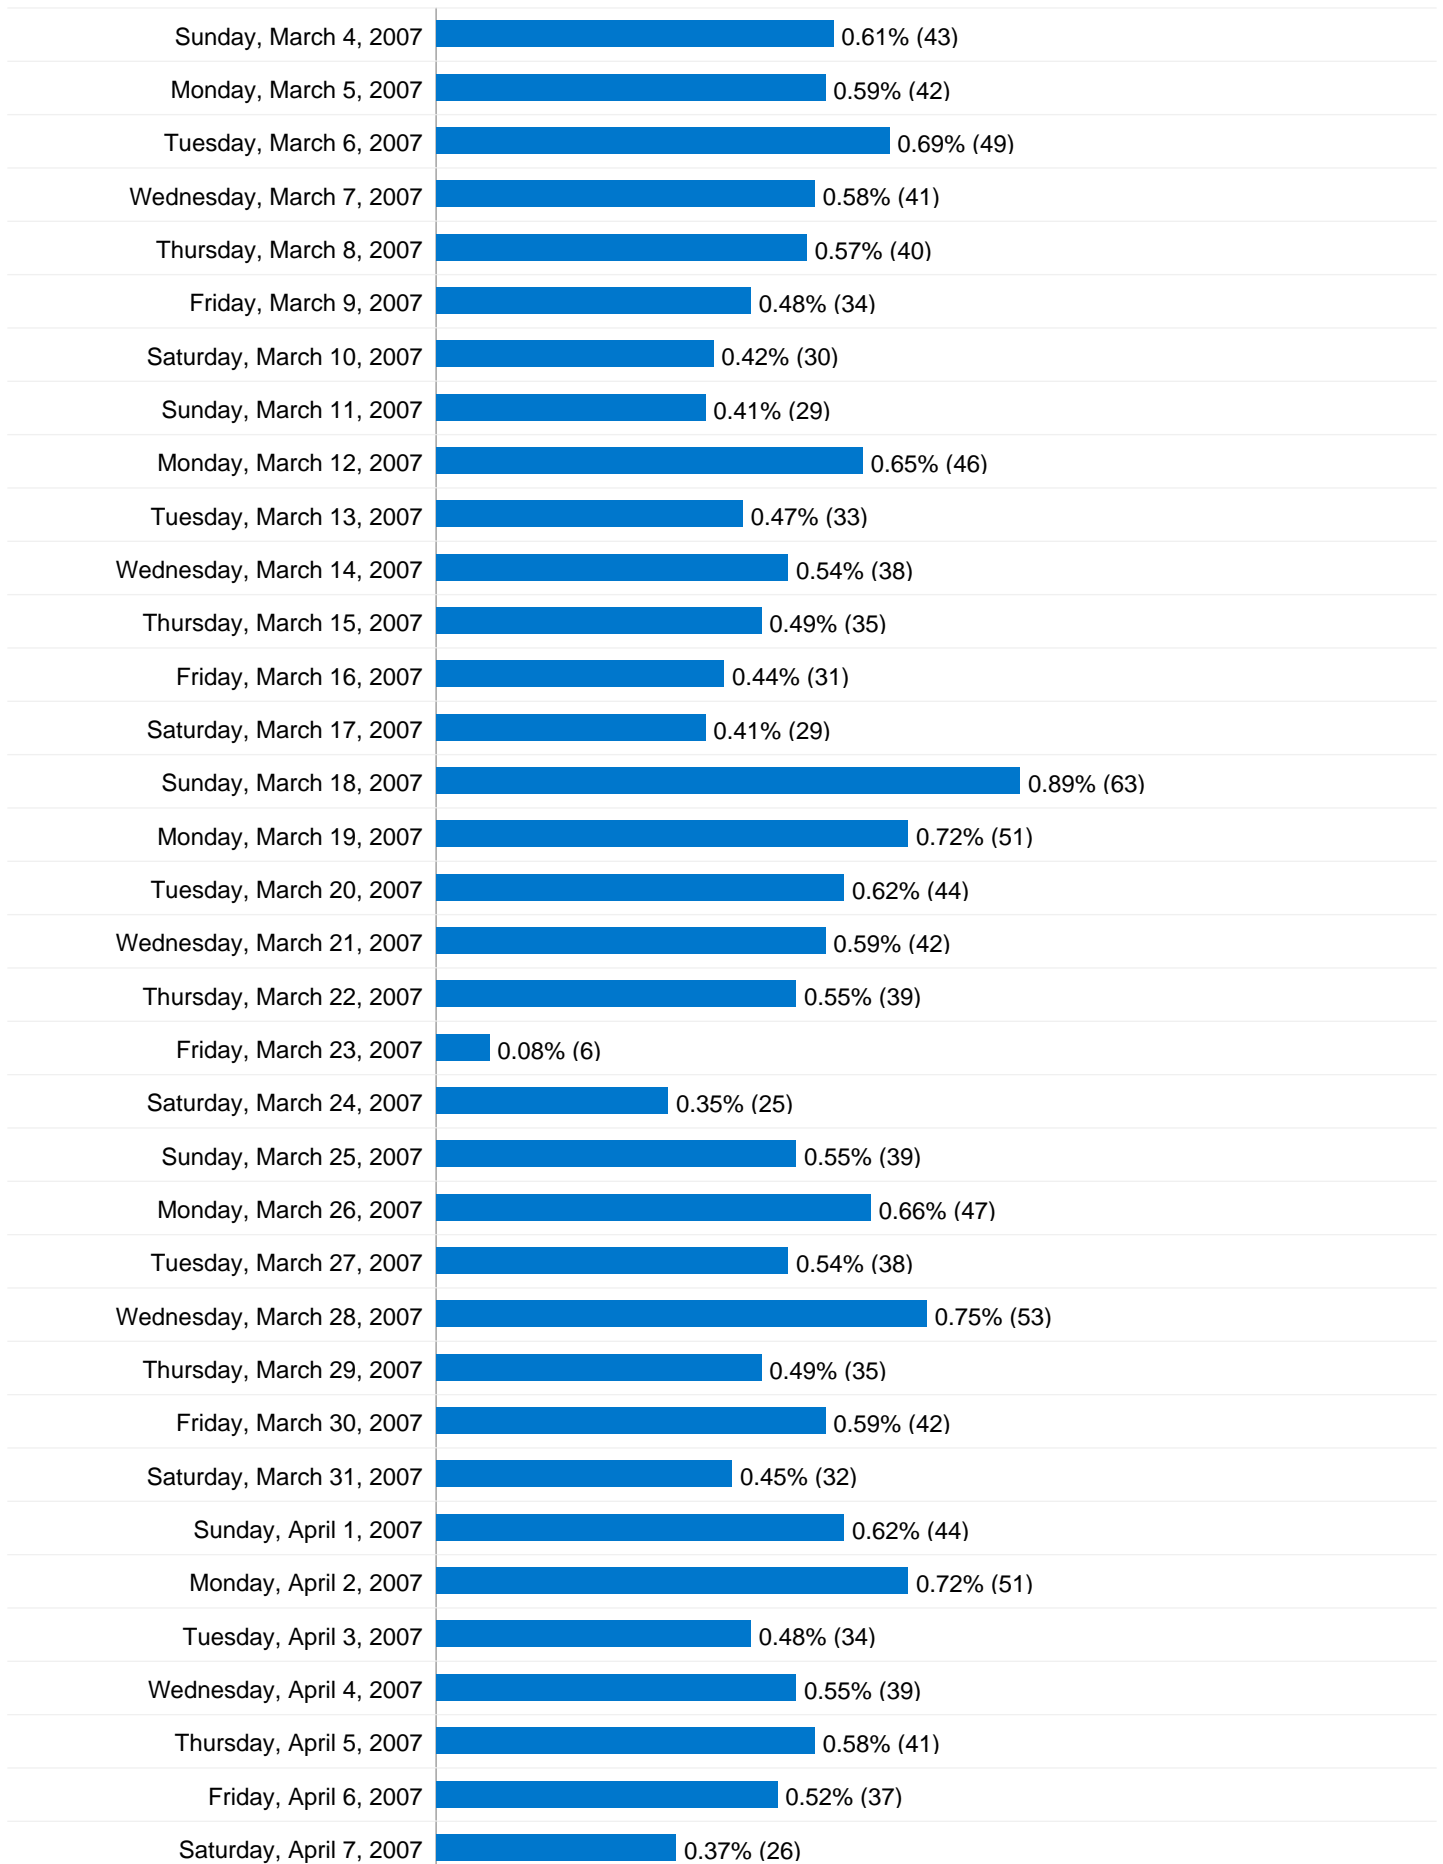

Absolute Unique Visitors

Jan 1, 2007 - Jun 25, 2007

6,413 Absolute Unique Visitors

Monday, January 1, 2007	0.37% (26)
Tuesday, January 2, 2007	0.45% (32)
Wednesday, January 3, 2007	0.55% (39)
Thursday, January 4, 2007	0.44% (31)
Friday, January 5, 2007	0.59% (42)
Saturday, January 6, 2007	0.30% (21)
Sunday, January 7, 2007	0.61% (43)
Monday, January 8, 2007	0.72% (51)
Tuesday, January 9, 2007	0.66% (47)
Wednesday, January 10, 2007	0.51% (36)
Thursday, January 11, 2007	0.51% (36)
Friday, January 12, 2007	0.35% (25)
Saturday, January 13, 2007	0.48% (34)
Sunday, January 14, 2007	0.51% (36)
Monday, January 15, 2007	0.64% (45)
Tuesday, January 16, 2007	0.64% (45)
Wednesday, January 17, 2007	0.64% (45)
Thursday, January 18, 2007	0.59% (42)
Friday, January 19, 2007	0.47% (33)
Saturday, January 20, 2007	0.37% (26)
Sunday, January 21, 2007	0.57% (40)
Monday, January 22, 2007	0.69% (49)
Tuesday, January 23, 2007	0.45% (32)
Wednesday, January 24, 2007	0.61% (43)
Thursday, January 25, 2007	0.48% (34)
Friday, January 26, 2007	0.47% (33)
Saturday, January 27, 2007	0.38% (27)

7,600 visits came from 6 continents

Site Usage

Visits 7,600 % of Site Total: 100.00%	Pages/Visit 3.30 Site Avg: 3.30 (0.00%)	Avg. Time on Site 00:03:46 Site Avg: 00:03:46 (0.00%)	% New Visits 82.68% Site Avg: 82.67% (0.02%)	Bounce Rate 39.03% Site Avg: 39.03% (0.00%)	
Continent	Visits	Pages/Visit	Avg. Time on Site	% New Visits	Bounce Rate
Americas	6,043	3.41	00:03:54	83.14%	37.45%
Europe	950	2.98	00:02:47	82.00%	42.00%
Asia	293	2.75	00:03:56	79.18%	51.88%
Oceania	188	2.75	00:03:33	78.19%	44.15%
Africa	116	2.74	00:04:32	80.17%	55.17%
(not set)	10	2.90	00:01:53	90.00%	50.00%