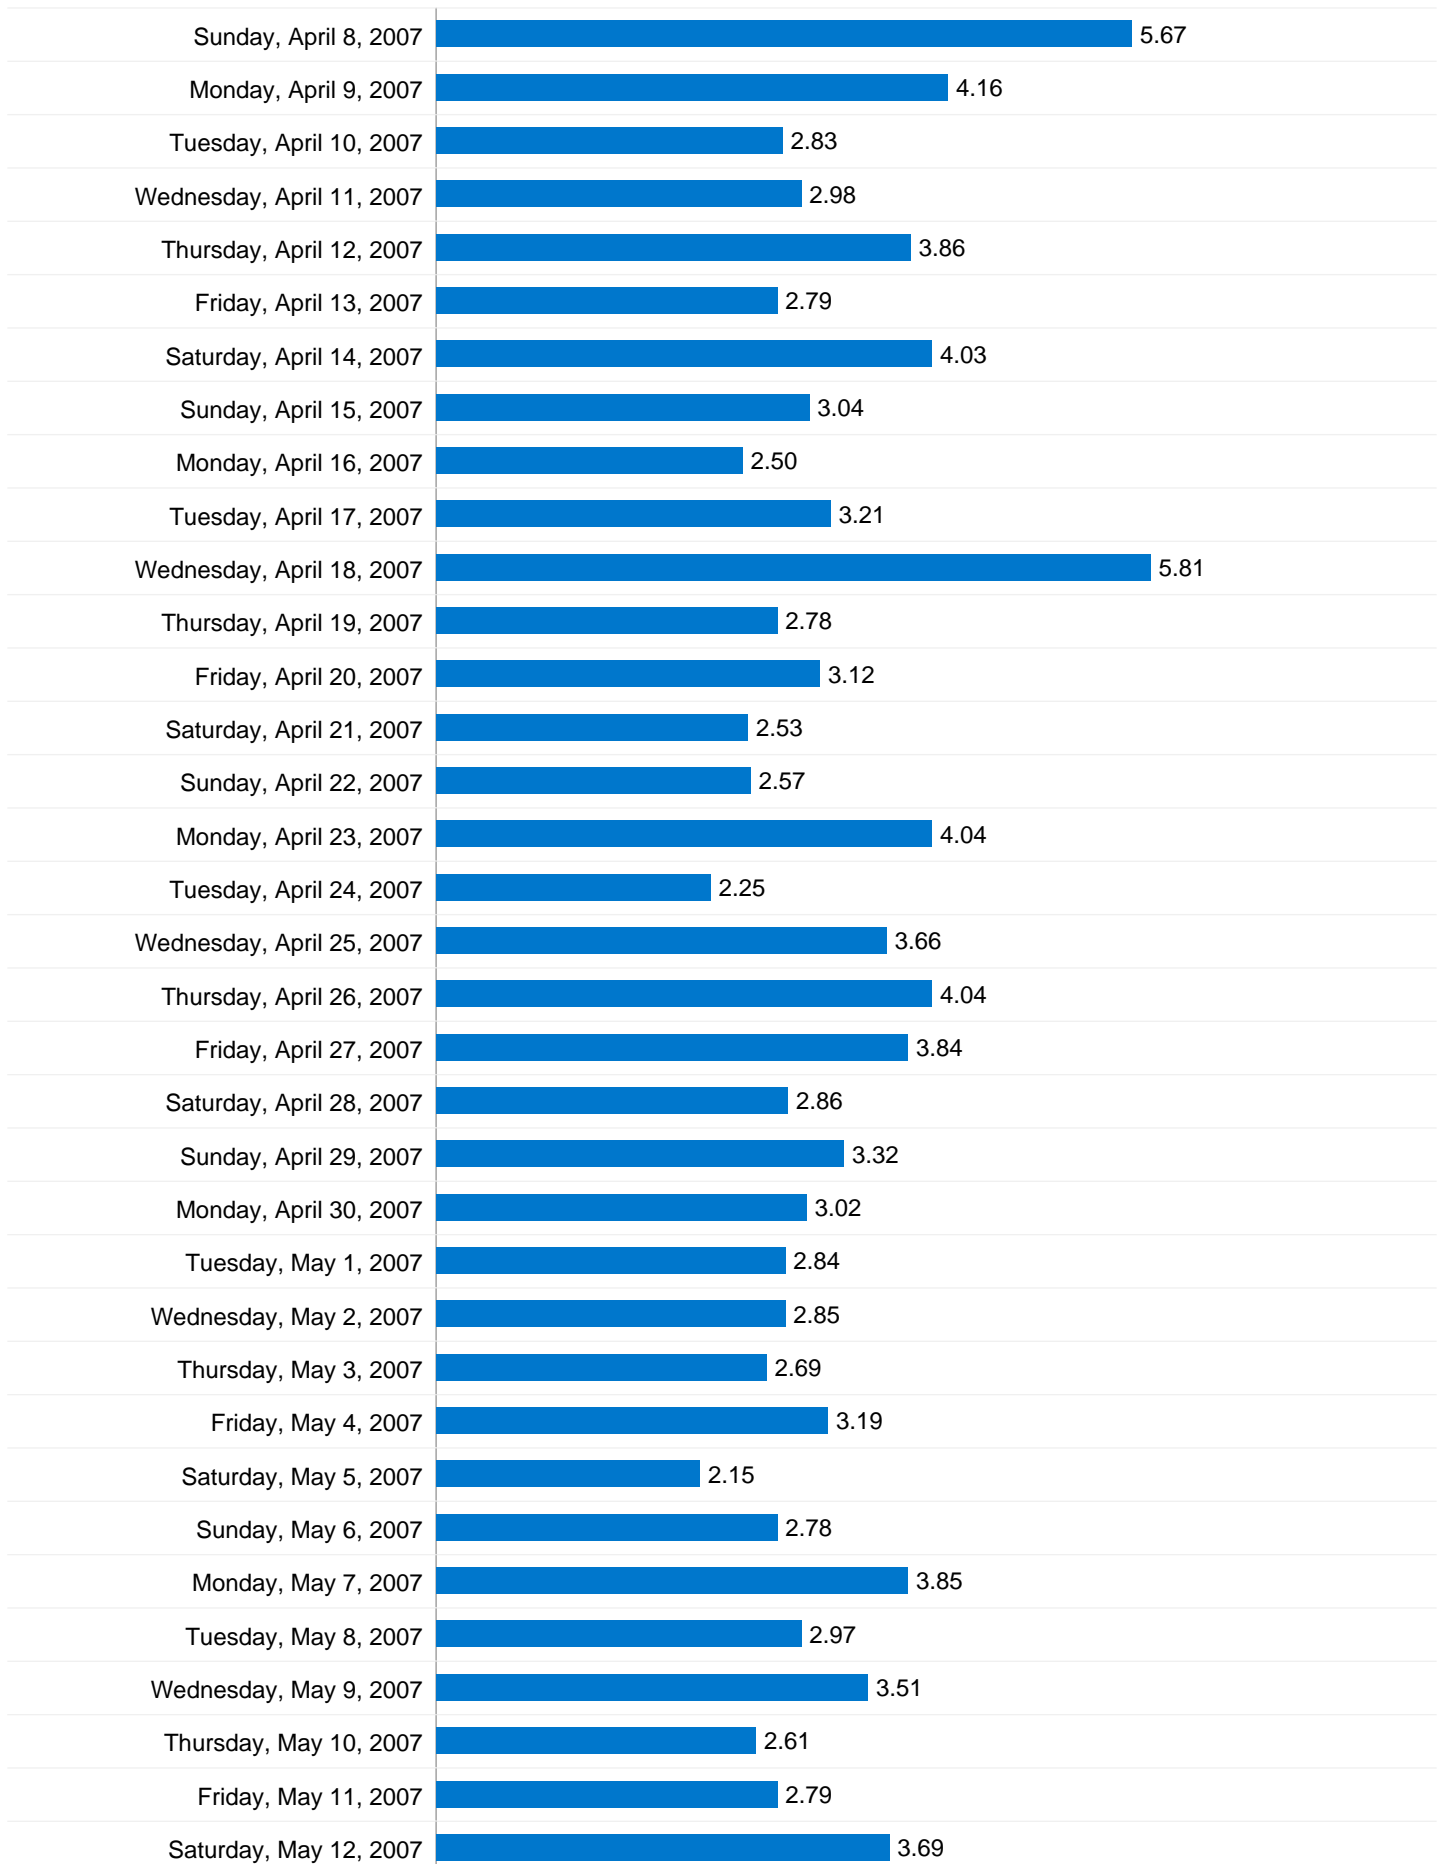

6,369 people visited this site

-  **7,540** Visits
-  **6,369** Absolute Unique Visitors
-  **24,898** Pageviews
-  **3.30** Average Pageviews
-  **00:03:46** Time on Site
-  **39.03%** Bounce Rate
-  **82.77%** New Visits

3.30 Pages/Visit

Monday, January 1, 2007	3.78
Tuesday, January 2, 2007	3.38
Wednesday, January 3, 2007	4.34
Thursday, January 4, 2007	2.48
Friday, January 5, 2007	3.77
Saturday, January 6, 2007	2.78
Sunday, January 7, 2007	2.94
Monday, January 8, 2007	3.04
Tuesday, January 9, 2007	4.15
Wednesday, January 10, 2007	3.07
Thursday, January 11, 2007	2.63
Friday, January 12, 2007	3.45
Saturday, January 13, 2007	3.50
Sunday, January 14, 2007	3.42
Monday, January 15, 2007	3.50
Tuesday, January 16, 2007	2.57
Wednesday, January 17, 2007	4.52
Thursday, January 18, 2007	4.25
Friday, January 19, 2007	3.83
Saturday, January 20, 2007	4.58
Sunday, January 21, 2007	3.36
Monday, January 22, 2007	2.83
Tuesday, January 23, 2007	3.58
Wednesday, January 24, 2007	2.93
Thursday, January 25, 2007	4.68
Friday, January 26, 2007	3.58
Saturday, January 27, 2007	3.10

7,600 visits came from 6 continents

Site Usage

Visits 7,600 % of Site Total: 100.00%	Pages/Visit 3.30 Site Avg: 3.30 (0.00%)	Avg. Time on Site 00:03:46 Site Avg: 00:03:46 (0.00%)	% New Visits 82.68% Site Avg: 82.67% (0.02%)	Bounce Rate 39.03% Site Avg: 39.03% (0.00%)	
Continent	Visits	Pages/Visit	Avg. Time on Site	% New Visits	Bounce Rate
Americas	6,043	3.41	00:03:54	83.14%	37.45%
Europe	950	2.98	00:02:47	82.00%	42.00%
Asia	293	2.75	00:03:56	79.18%	51.88%
Oceania	188	2.75	00:03:33	78.19%	44.15%
Africa	116	2.74	00:04:32	80.17%	55.17%
(not set)	10	2.90	00:01:53	90.00%	50.00%