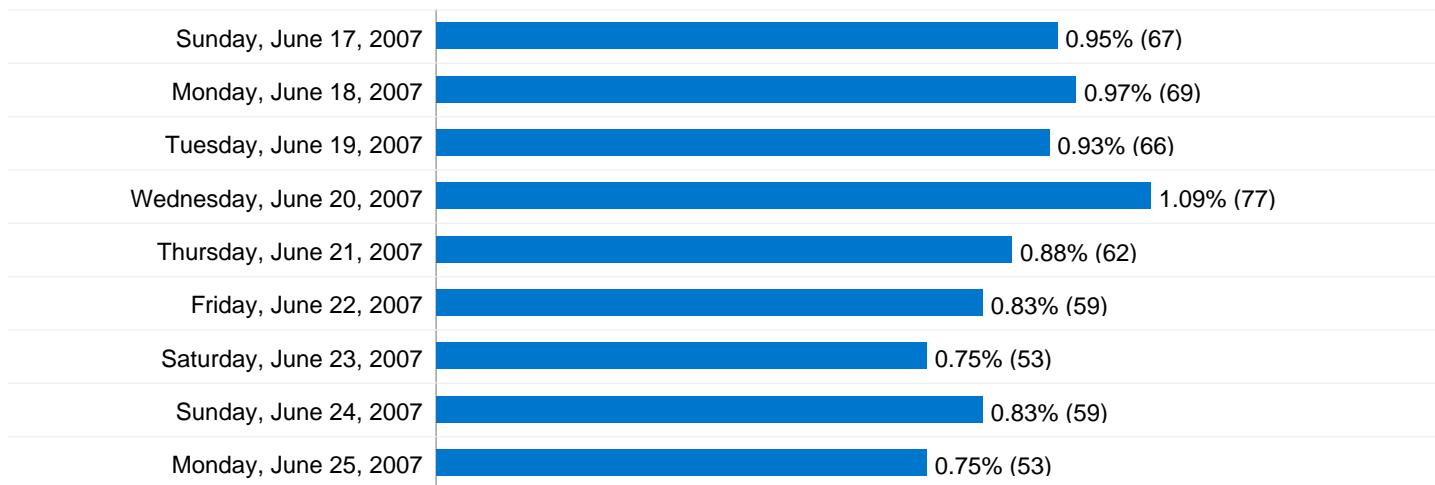

Absolute Unique Visitors

Jan 1, 2007 - Jun 25, 2007

6,413 Absolute Unique Visitors

Monday, January 1, 2007	0.37% (26)
Tuesday, January 2, 2007	0.45% (32)
Wednesday, January 3, 2007	0.55% (39)
Thursday, January 4, 2007	0.44% (31)
Friday, January 5, 2007	0.59% (42)
Saturday, January 6, 2007	0.30% (21)
Sunday, January 7, 2007	0.61% (43)
Monday, January 8, 2007	0.72% (51)
Tuesday, January 9, 2007	0.66% (47)
Wednesday, January 10, 2007	0.51% (36)
Thursday, January 11, 2007	0.51% (36)
Friday, January 12, 2007	0.35% (25)
Saturday, January 13, 2007	0.48% (34)
Sunday, January 14, 2007	0.51% (36)
Monday, January 15, 2007	0.64% (45)
Tuesday, January 16, 2007	0.64% (45)
Wednesday, January 17, 2007	0.64% (45)
Thursday, January 18, 2007	0.59% (42)
Friday, January 19, 2007	0.47% (33)
Saturday, January 20, 2007	0.37% (26)
Sunday, January 21, 2007	0.57% (40)
Monday, January 22, 2007	0.69% (49)
Tuesday, January 23, 2007	0.45% (32)
Wednesday, January 24, 2007	0.61% (43)
Thursday, January 25, 2007	0.48% (34)
Friday, January 26, 2007	0.47% (33)
Saturday, January 27, 2007	0.38% (27)

7,600 visits came from 6 continents

Site Usage

Visits 7,600 % of Site Total: 100.00%	Pages/Visit 3.30 Site Avg: 3.30 (0.00%)	Avg. Time on Site 00:03:46 Site Avg: 00:03:46 (0.00%)	% New Visits 82.68% Site Avg: 82.67% (0.02%)	Bounce Rate 39.03% Site Avg: 39.03% (0.00%)	
Continent	Visits	Pages/Visit	Avg. Time on Site	% New Visits	Bounce Rate
Americas	6,043	3.41	00:03:54	83.14%	37.45%
Europe	950	2.98	00:02:47	82.00%	42.00%
Asia	293	2.75	00:03:56	79.18%	51.88%
Oceania	188	2.75	00:03:33	78.19%	44.15%
Africa	116	2.74	00:04:32	80.17%	55.17%
(not set)	10	2.90	00:01:53	90.00%	50.00%