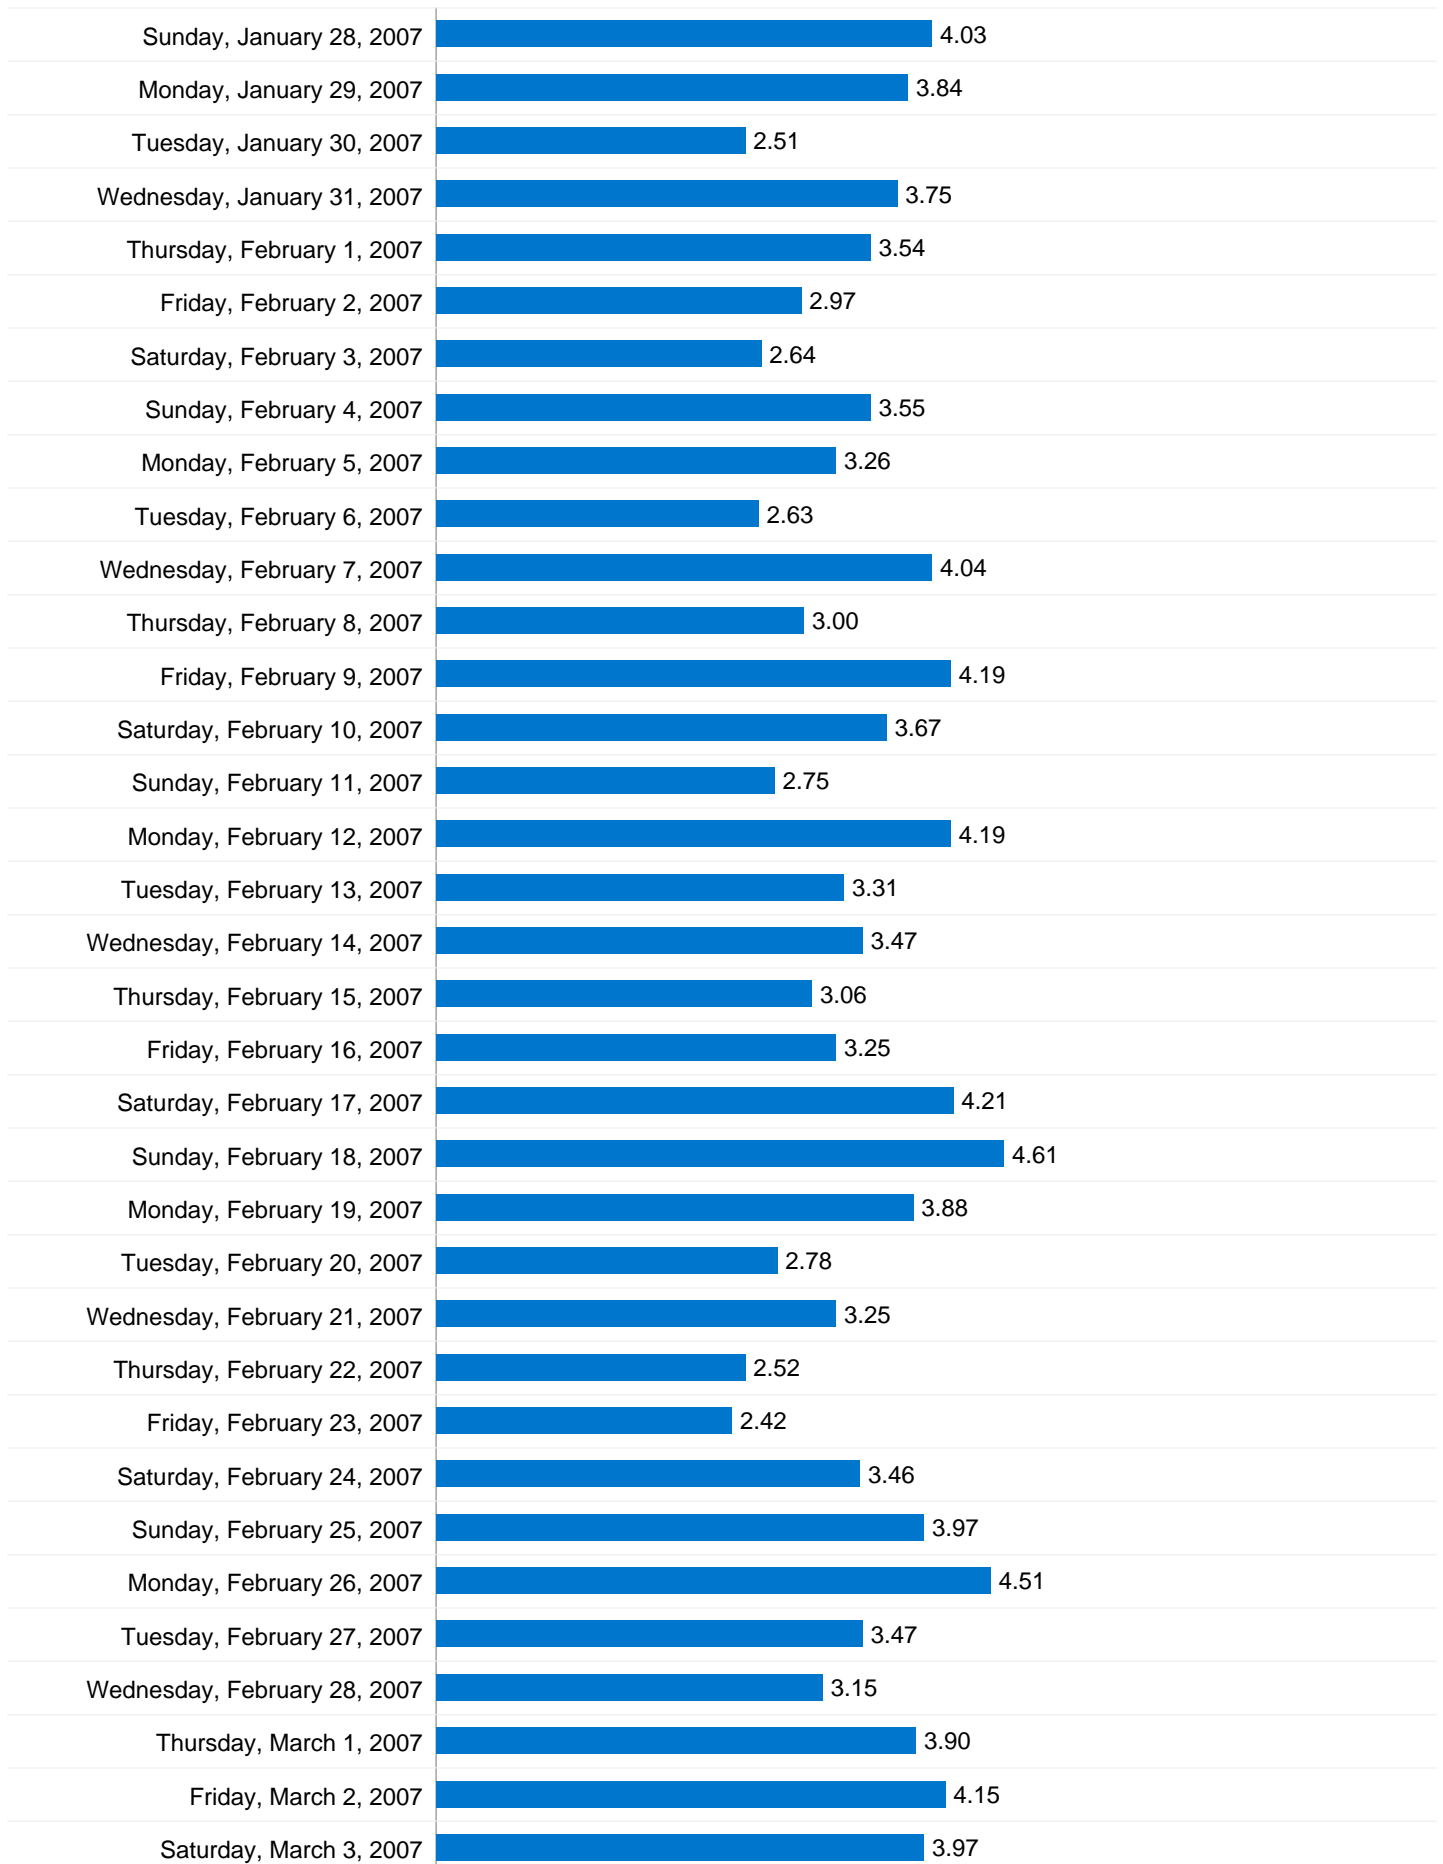

6,369 people visited this site

-  **7,540** Visits
-  **6,369** Absolute Unique Visitors
-  **24,898** Pageviews
-  **3.30** Average Pageviews
-  **00:03:46** Time on Site
-  **39.03%** Bounce Rate
-  **82.77%** New Visits

3.30 Pages/Visit

Monday, January 1, 2007	3.78
Tuesday, January 2, 2007	3.38
Wednesday, January 3, 2007	4.34
Thursday, January 4, 2007	2.48
Friday, January 5, 2007	3.77
Saturday, January 6, 2007	2.78
Sunday, January 7, 2007	2.94
Monday, January 8, 2007	3.04
Tuesday, January 9, 2007	4.15
Wednesday, January 10, 2007	3.07
Thursday, January 11, 2007	2.63
Friday, January 12, 2007	3.45
Saturday, January 13, 2007	3.50
Sunday, January 14, 2007	3.42
Monday, January 15, 2007	3.50
Tuesday, January 16, 2007	2.57
Wednesday, January 17, 2007	4.52
Thursday, January 18, 2007	4.25
Friday, January 19, 2007	3.83
Saturday, January 20, 2007	4.58
Sunday, January 21, 2007	3.36
Monday, January 22, 2007	2.83
Tuesday, January 23, 2007	3.58
Wednesday, January 24, 2007	2.93
Thursday, January 25, 2007	4.68
Friday, January 26, 2007	3.58
Saturday, January 27, 2007	3.10

7,600 visits came from 6 continents

Site Usage

Visits 7,600 % of Site Total: 100.00%	Pages/Visit 3.30 Site Avg: 3.30 (0.00%)	Avg. Time on Site 00:03:46 Site Avg: 00:03:46 (0.00%)	% New Visits 82.68% Site Avg: 82.67% (0.02%)	Bounce Rate 39.03% Site Avg: 39.03% (0.00%)	
Continent	Visits	Pages/Visit	Avg. Time on Site	% New Visits	Bounce Rate
Americas	6,043	3.41	00:03:54	83.14%	37.45%
Europe	950	2.98	00:02:47	82.00%	42.00%
Asia	293	2.75	00:03:56	79.18%	51.88%
Oceania	188	2.75	00:03:33	78.19%	44.15%
Africa	116	2.74	00:04:32	80.17%	55.17%
(not set)	10	2.90	00:01:53	90.00%	50.00%