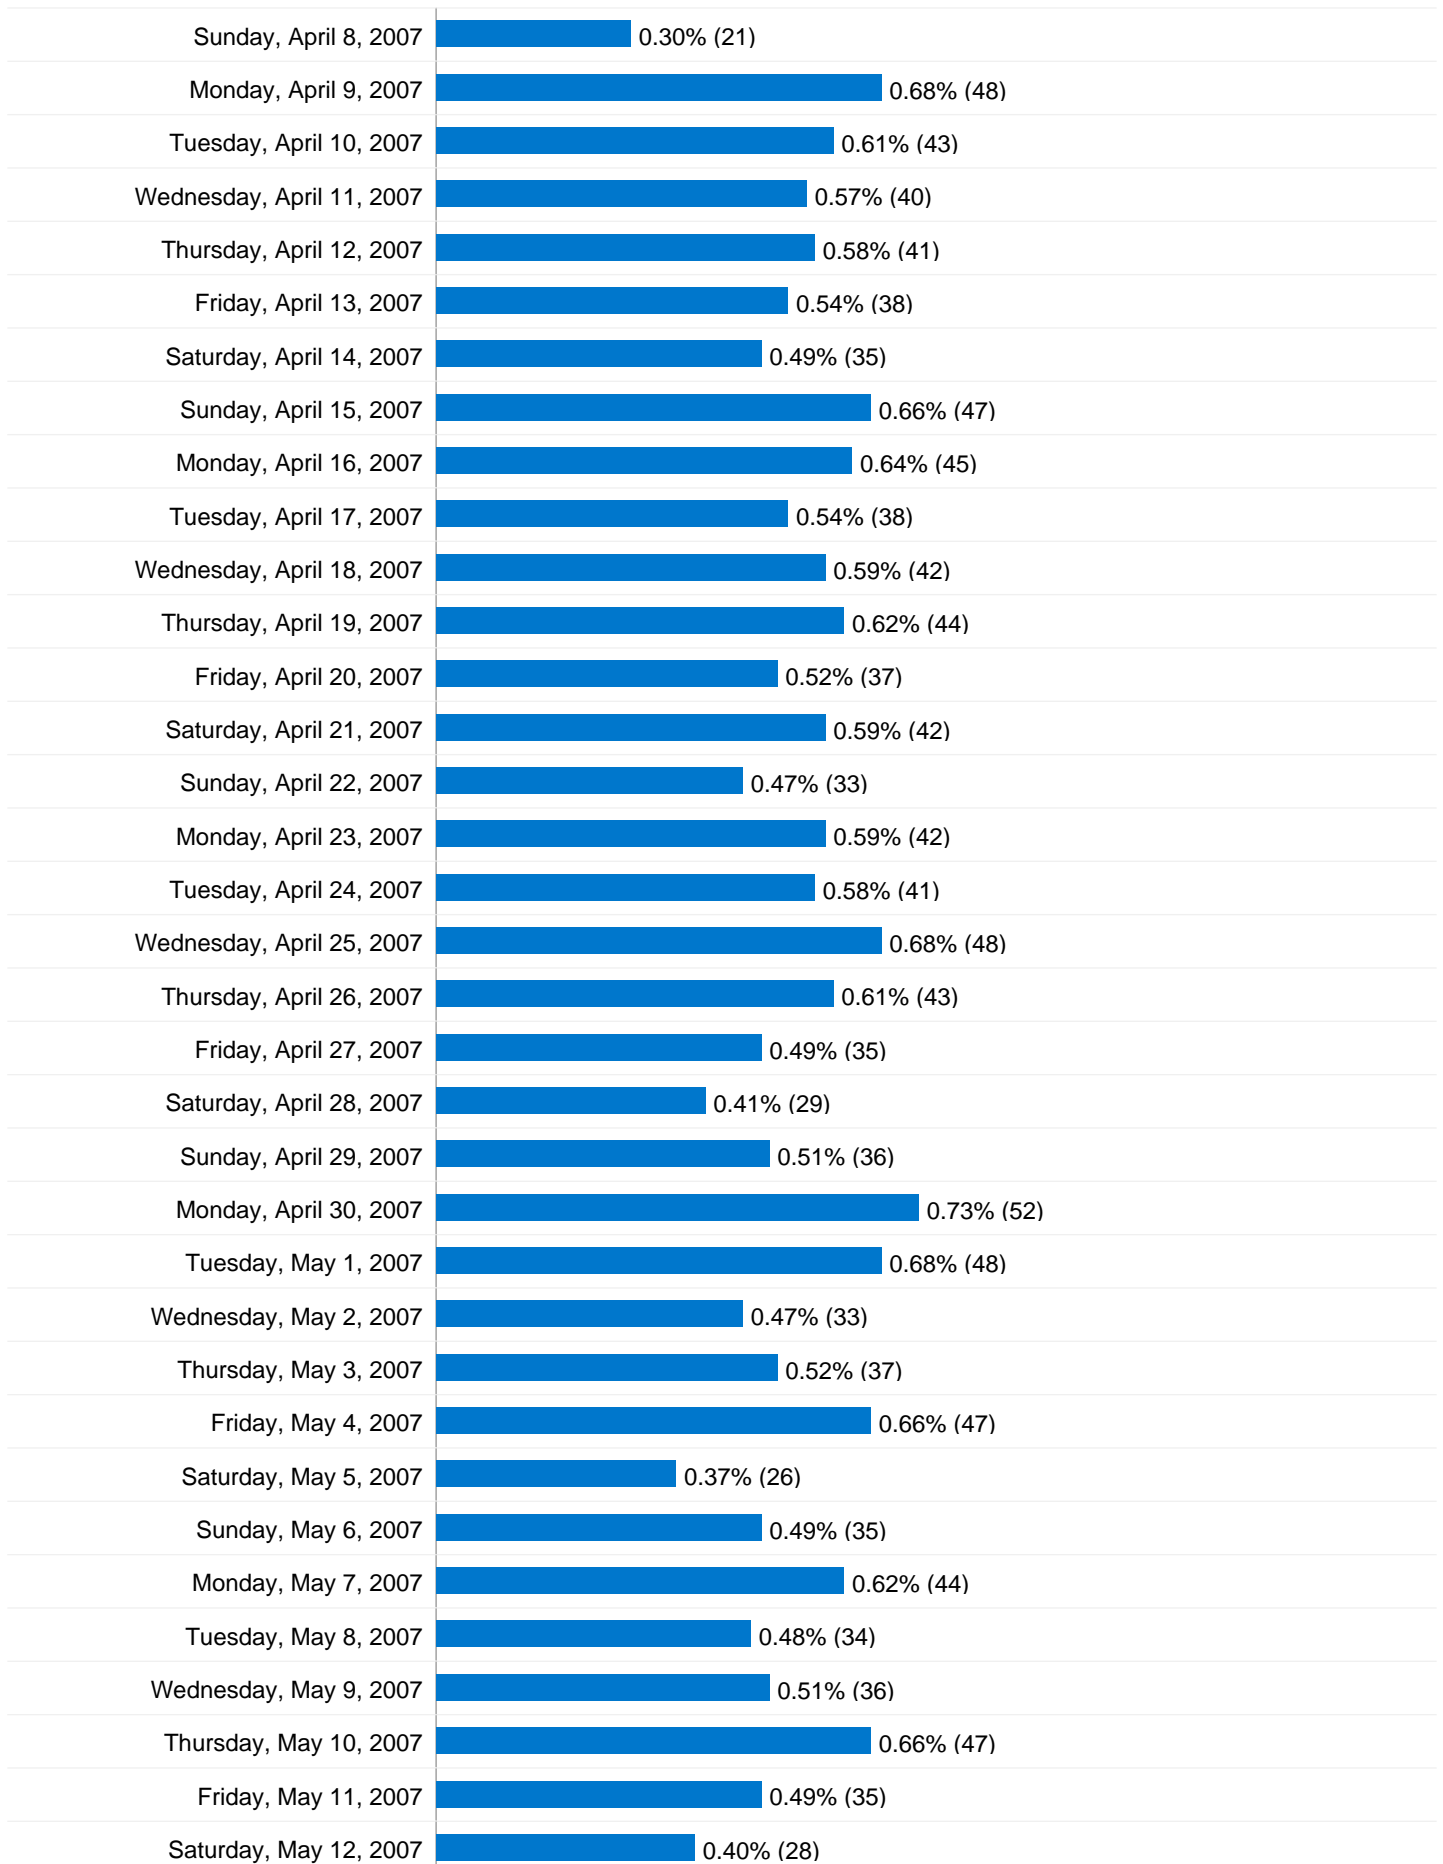

Absolute Unique Visitors

Jan 1, 2007 - Jun 25, 2007

6,413 Absolute Unique Visitors

Monday, January 1, 2007	0.37% (26)
Tuesday, January 2, 2007	0.45% (32)
Wednesday, January 3, 2007	0.55% (39)
Thursday, January 4, 2007	0.44% (31)
Friday, January 5, 2007	0.59% (42)
Saturday, January 6, 2007	0.30% (21)
Sunday, January 7, 2007	0.61% (43)
Monday, January 8, 2007	0.72% (51)
Tuesday, January 9, 2007	0.66% (47)
Wednesday, January 10, 2007	0.51% (36)
Thursday, January 11, 2007	0.51% (36)
Friday, January 12, 2007	0.35% (25)
Saturday, January 13, 2007	0.48% (34)
Sunday, January 14, 2007	0.51% (36)
Monday, January 15, 2007	0.64% (45)
Tuesday, January 16, 2007	0.64% (45)
Wednesday, January 17, 2007	0.64% (45)
Thursday, January 18, 2007	0.59% (42)
Friday, January 19, 2007	0.47% (33)
Saturday, January 20, 2007	0.37% (26)
Sunday, January 21, 2007	0.57% (40)
Monday, January 22, 2007	0.69% (49)
Tuesday, January 23, 2007	0.45% (32)
Wednesday, January 24, 2007	0.61% (43)
Thursday, January 25, 2007	0.48% (34)
Friday, January 26, 2007	0.47% (33)
Saturday, January 27, 2007	0.38% (27)

7,600 visits came from 6 continents

Site Usage

Visits 7,600 % of Site Total: 100.00%	Pages/Visit 3.30 Site Avg: 3.30 (0.00%)	Avg. Time on Site 00:03:46 Site Avg: 00:03:46 (0.00%)	% New Visits 82.68% Site Avg: 82.67% (0.02%)	Bounce Rate 39.03% Site Avg: 39.03% (0.00%)	
Continent	Visits	Pages/Visit	Avg. Time on Site	% New Visits	Bounce Rate
Americas	6,043	3.41	00:03:54	83.14%	37.45%
Europe	950	2.98	00:02:47	82.00%	42.00%
Asia	293	2.75	00:03:56	79.18%	51.88%
Oceania	188	2.75	00:03:33	78.19%	44.15%
Africa	116	2.74	00:04:32	80.17%	55.17%
(not set)	10	2.90	00:01:53	90.00%	50.00%