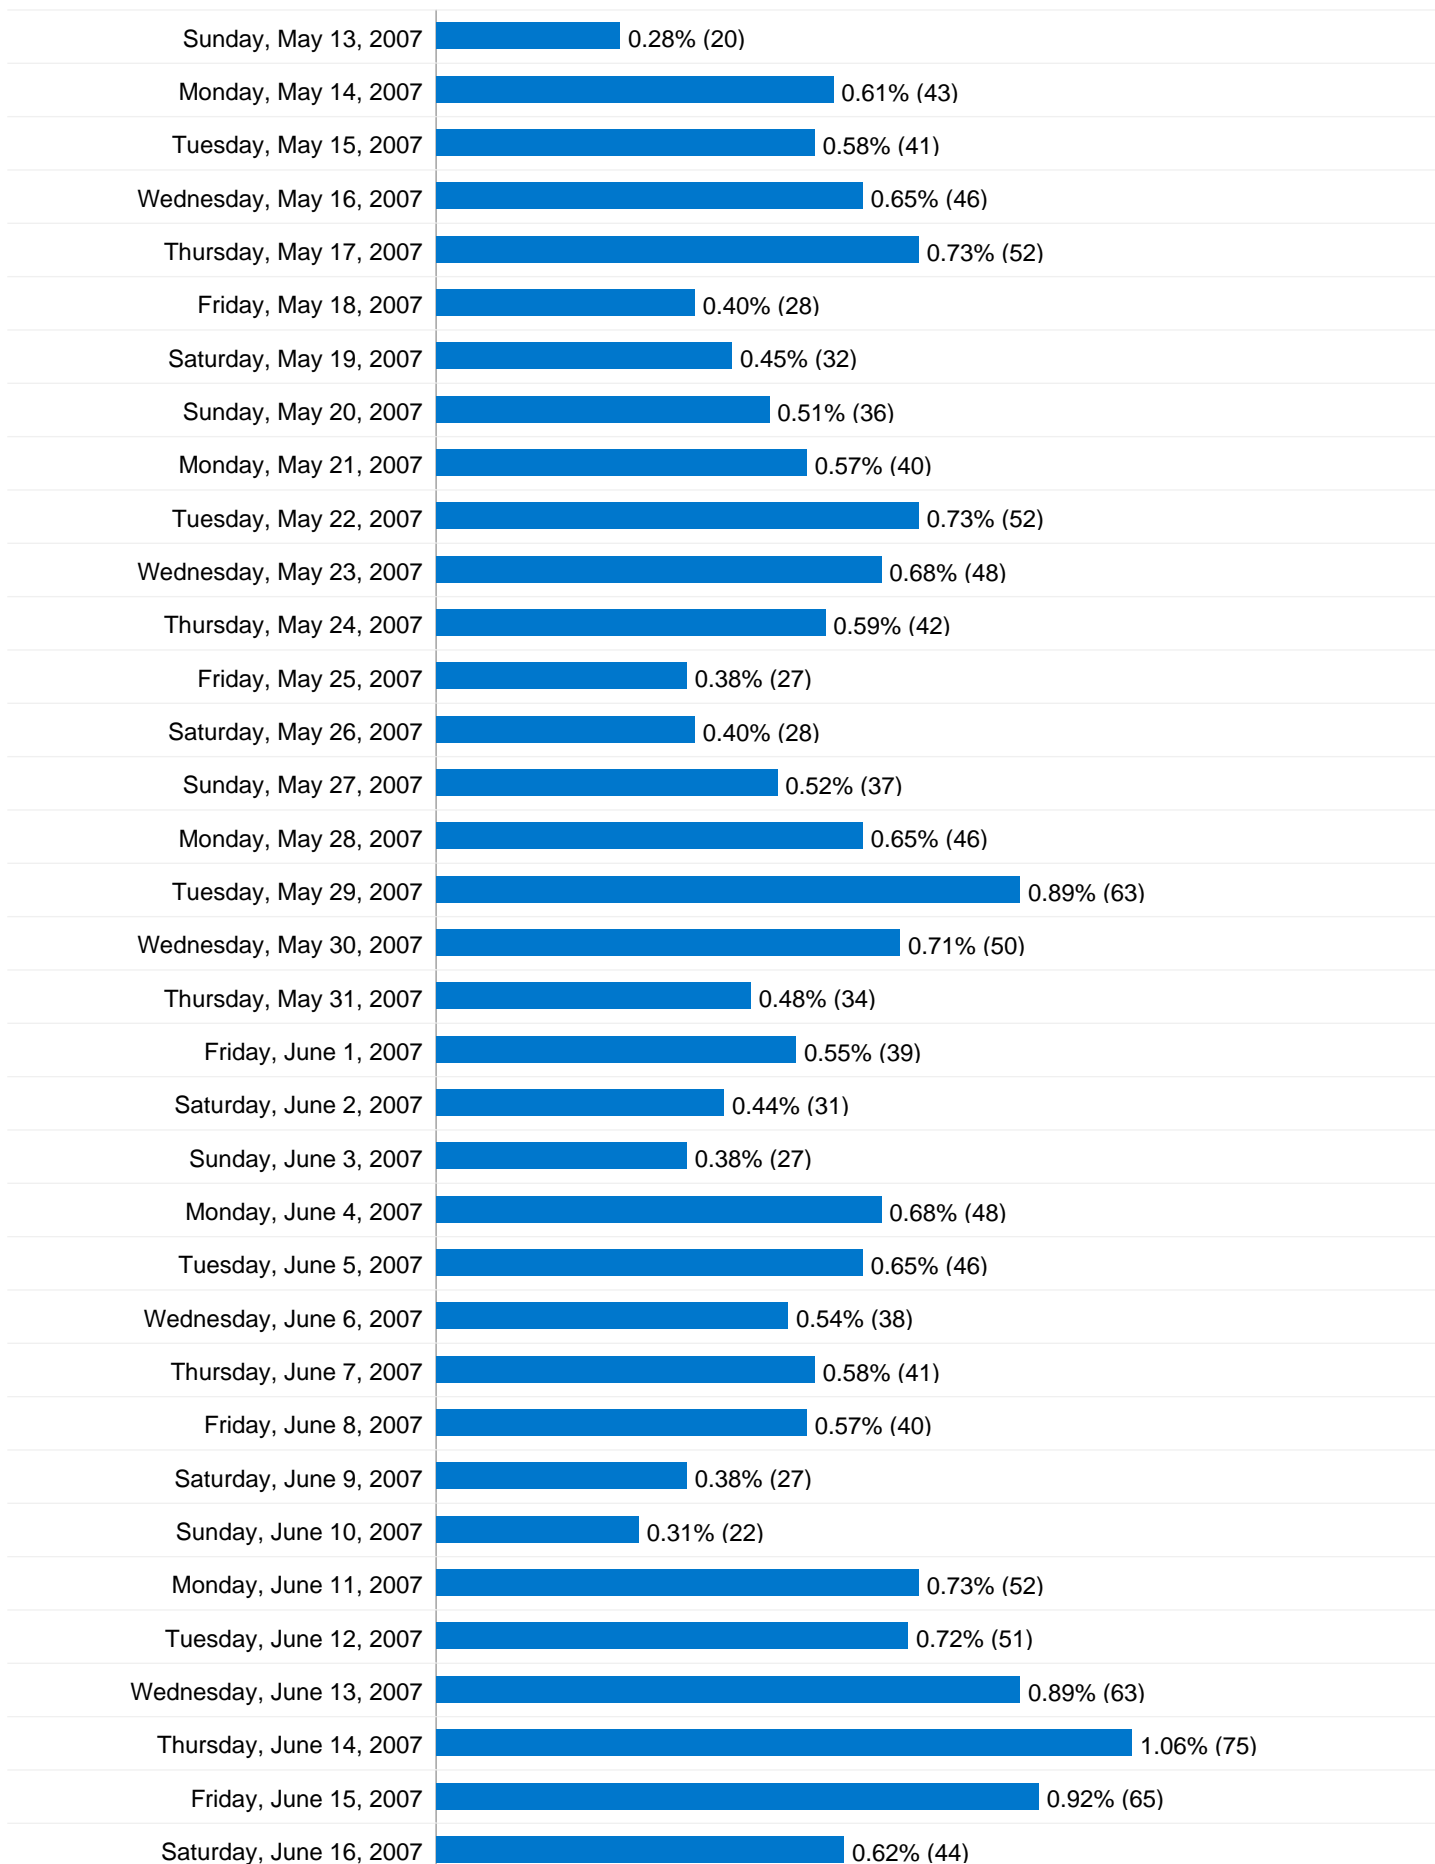

Absolute Unique Visitors

Jan 1, 2007 - Jun 25, 2007

6,413 Absolute Unique Visitors

Monday, January 1, 2007	0.37% (26)
Tuesday, January 2, 2007	0.45% (32)
Wednesday, January 3, 2007	0.55% (39)
Thursday, January 4, 2007	0.44% (31)
Friday, January 5, 2007	0.59% (42)
Saturday, January 6, 2007	0.30% (21)
Sunday, January 7, 2007	0.61% (43)
Monday, January 8, 2007	0.72% (51)
Tuesday, January 9, 2007	0.66% (47)
Wednesday, January 10, 2007	0.51% (36)
Thursday, January 11, 2007	0.51% (36)
Friday, January 12, 2007	0.35% (25)
Saturday, January 13, 2007	0.48% (34)
Sunday, January 14, 2007	0.51% (36)
Monday, January 15, 2007	0.64% (45)
Tuesday, January 16, 2007	0.64% (45)
Wednesday, January 17, 2007	0.64% (45)
Thursday, January 18, 2007	0.59% (42)
Friday, January 19, 2007	0.47% (33)
Saturday, January 20, 2007	0.37% (26)
Sunday, January 21, 2007	0.57% (40)
Monday, January 22, 2007	0.69% (49)
Tuesday, January 23, 2007	0.45% (32)
Wednesday, January 24, 2007	0.61% (43)
Thursday, January 25, 2007	0.48% (34)
Friday, January 26, 2007	0.47% (33)
Saturday, January 27, 2007	0.38% (27)

7,600 visits came from 6 continents

Site Usage

Visits 7,600 % of Site Total: 100.00%	Pages/Visit 3.30 Site Avg: 3.30 (0.00%)	Avg. Time on Site 00:03:46 Site Avg: 00:03:46 (0.00%)	% New Visits 82.68% Site Avg: 82.67% (0.02%)	Bounce Rate 39.03% Site Avg: 39.03% (0.00%)	
Continent	Visits	Pages/Visit	Avg. Time on Site	% New Visits	Bounce Rate
Americas	6,043	3.41	00:03:54	83.14%	37.45%
Europe	950	2.98	00:02:47	82.00%	42.00%
Asia	293	2.75	00:03:56	79.18%	51.88%
Oceania	188	2.75	00:03:33	78.19%	44.15%
Africa	116	2.74	00:04:32	80.17%	55.17%
(not set)	10	2.90	00:01:53	90.00%	50.00%