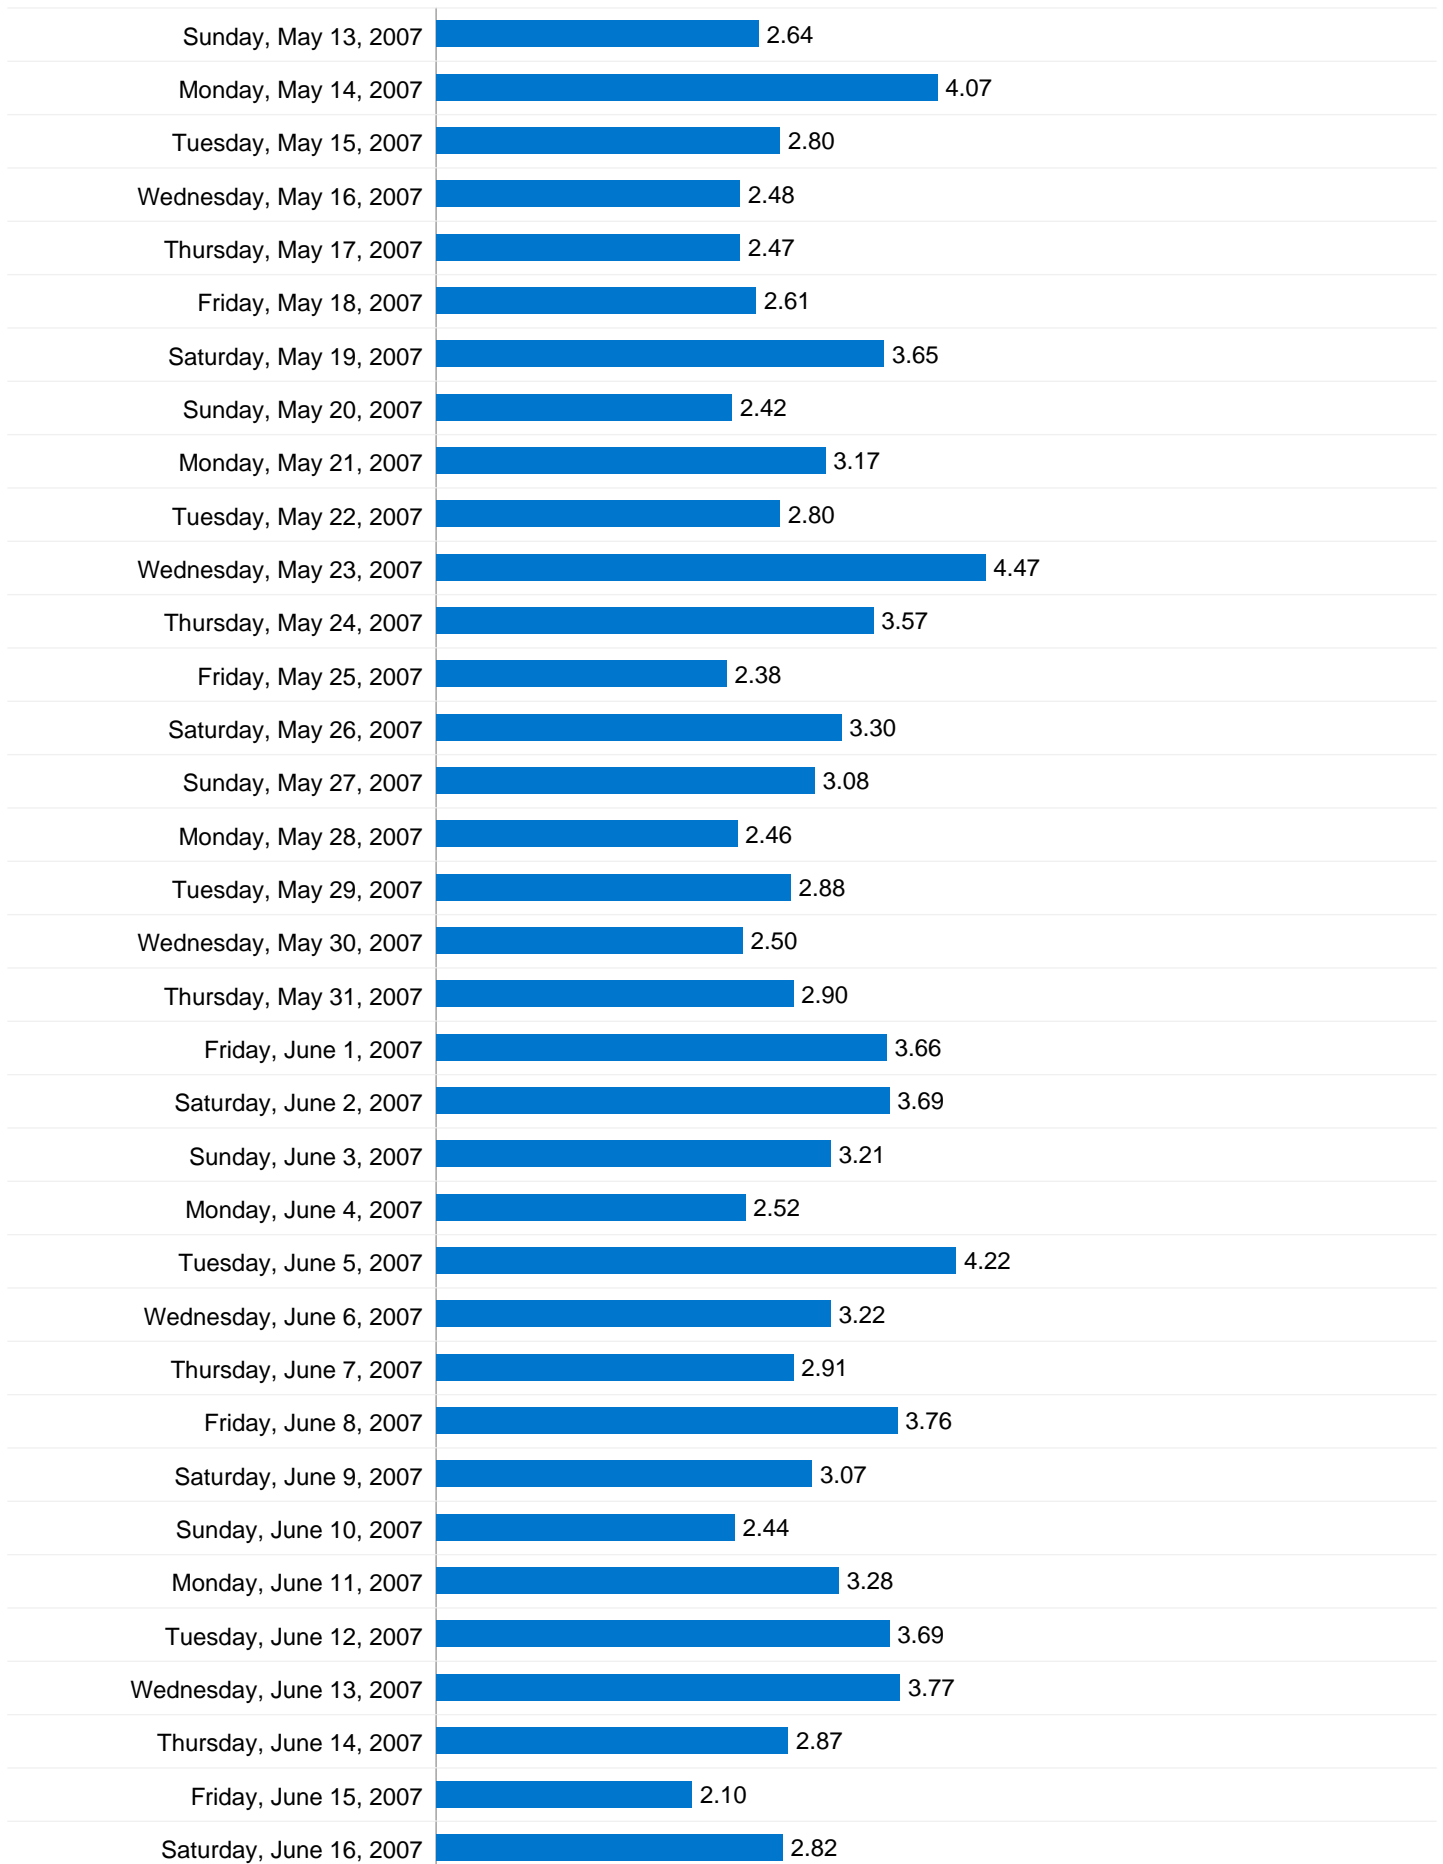

6,369 people visited this site

-  **7,540** Visits
-  **6,369** Absolute Unique Visitors
-  **24,898** Pageviews
-  **3.30** Average Pageviews
-  **00:03:46** Time on Site
-  **39.03%** Bounce Rate
-  **82.77%** New Visits

3.30 Pages/Visit

Monday, January 1, 2007	3.78
Tuesday, January 2, 2007	3.38
Wednesday, January 3, 2007	4.34
Thursday, January 4, 2007	2.48
Friday, January 5, 2007	3.77
Saturday, January 6, 2007	2.78
Sunday, January 7, 2007	2.94
Monday, January 8, 2007	3.04
Tuesday, January 9, 2007	4.15
Wednesday, January 10, 2007	3.07
Thursday, January 11, 2007	2.63
Friday, January 12, 2007	3.45
Saturday, January 13, 2007	3.50
Sunday, January 14, 2007	3.42
Monday, January 15, 2007	3.50
Tuesday, January 16, 2007	2.57
Wednesday, January 17, 2007	4.52
Thursday, January 18, 2007	4.25
Friday, January 19, 2007	3.83
Saturday, January 20, 2007	4.58
Sunday, January 21, 2007	3.36
Monday, January 22, 2007	2.83
Tuesday, January 23, 2007	3.58
Wednesday, January 24, 2007	2.93
Thursday, January 25, 2007	4.68
Friday, January 26, 2007	3.58
Saturday, January 27, 2007	3.10

7,600 visits came from 6 continents

Site Usage

Visits 7,600 % of Site Total: 100.00%	Pages/Visit 3.30 Site Avg: 3.30 (0.00%)	Avg. Time on Site 00:03:46 Site Avg: 00:03:46 (0.00%)	% New Visits 82.68% Site Avg: 82.67% (0.02%)	Bounce Rate 39.03% Site Avg: 39.03% (0.00%)	
Continent	Visits	Pages/Visit	Avg. Time on Site	% New Visits	Bounce Rate
Americas	6,043	3.41	00:03:54	83.14%	37.45%
Europe	950	2.98	00:02:47	82.00%	42.00%
Asia	293	2.75	00:03:56	79.18%	51.88%
Oceania	188	2.75	00:03:33	78.19%	44.15%
Africa	116	2.74	00:04:32	80.17%	55.17%
(not set)	10	2.90	00:01:53	90.00%	50.00%