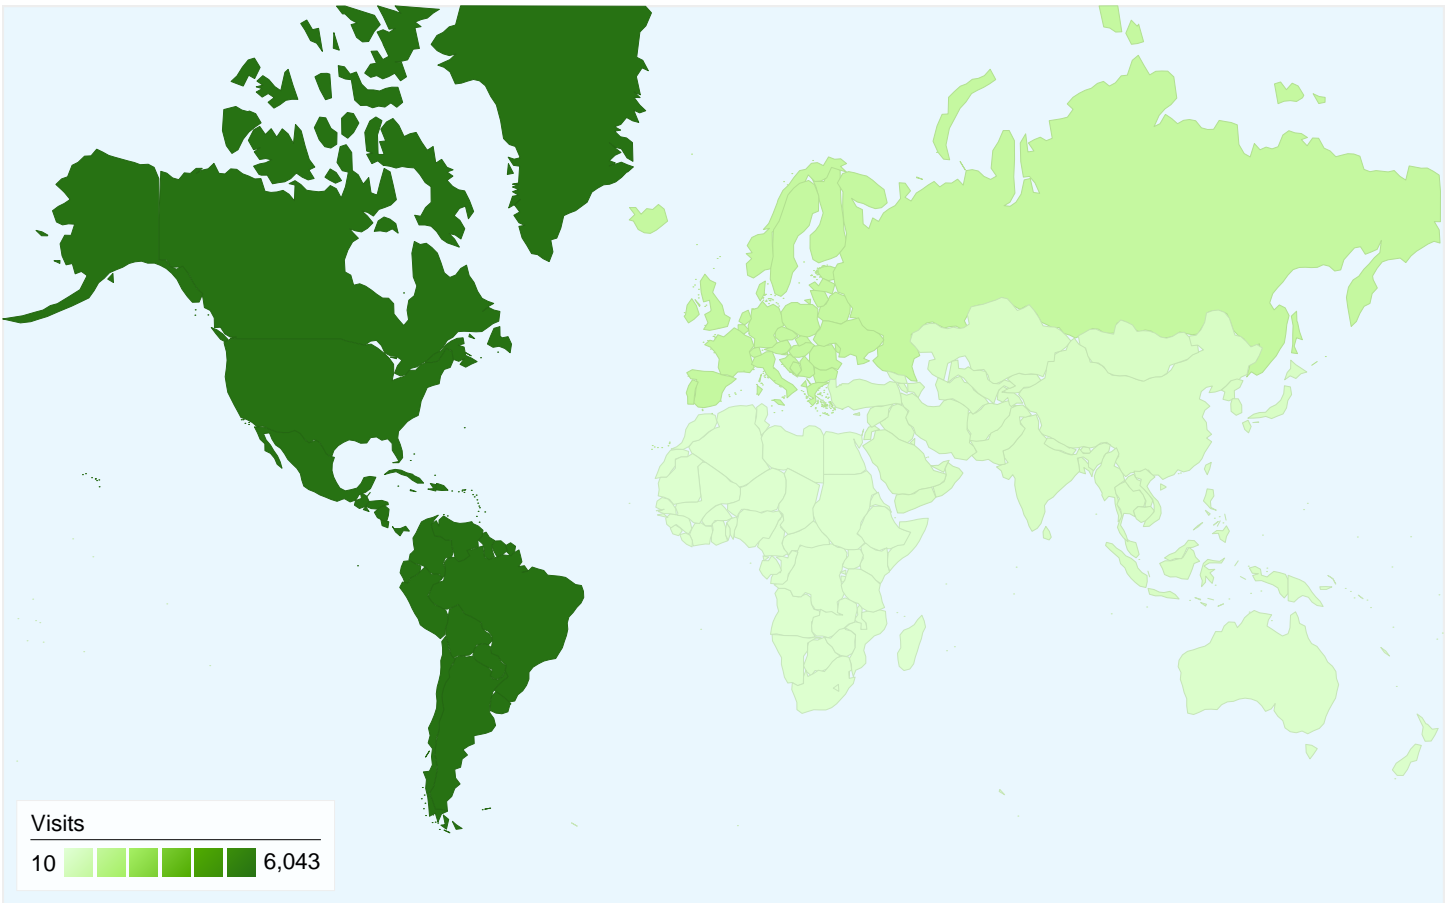

6,369 people visited this site

-  **7,540** Visits
-  **6,369** Absolute Unique Visitors
-  **24,898** Pageviews
-  **3.30** Average Pageviews
-  **00:03:46** Time on Site
-  **39.03%** Bounce Rate
-  **82.77%** New Visits

Absolute Unique Visitors

Jan 1, 2007 - Jun 25, 2007

6,413 Absolute Unique Visitors

Monday, January 1, 2007	0.37% (26)
Tuesday, January 2, 2007	0.45% (32)
Wednesday, January 3, 2007	0.55% (39)
Thursday, January 4, 2007	0.44% (31)
Friday, January 5, 2007	0.59% (42)
Saturday, January 6, 2007	0.30% (21)
Sunday, January 7, 2007	0.61% (43)
Monday, January 8, 2007	0.72% (51)
Tuesday, January 9, 2007	0.66% (47)
Wednesday, January 10, 2007	0.51% (36)
Thursday, January 11, 2007	0.51% (36)
Friday, January 12, 2007	0.35% (25)
Saturday, January 13, 2007	0.48% (34)
Sunday, January 14, 2007	0.51% (36)
Monday, January 15, 2007	0.64% (45)
Tuesday, January 16, 2007	0.64% (45)
Wednesday, January 17, 2007	0.64% (45)
Thursday, January 18, 2007	0.59% (42)
Friday, January 19, 2007	0.47% (33)
Saturday, January 20, 2007	0.37% (26)
Sunday, January 21, 2007	0.57% (40)
Monday, January 22, 2007	0.69% (49)
Tuesday, January 23, 2007	0.45% (32)
Wednesday, January 24, 2007	0.61% (43)
Thursday, January 25, 2007	0.48% (34)
Friday, January 26, 2007	0.47% (33)
Saturday, January 27, 2007	0.38% (27)

7,600 visits came from 6 continents

Site Usage

Visits 7,600 % of Site Total: 100.00%	Pages/Visit 3.30 Site Avg: 3.30 (0.00%)	Avg. Time on Site 00:03:46 Site Avg: 00:03:46 (0.00%)	% New Visits 82.68% Site Avg: 82.67% (0.02%)	Bounce Rate 39.03% Site Avg: 39.03% (0.00%)	
Continent	Visits	Pages/Visit	Avg. Time on Site	% New Visits	Bounce Rate
Americas	6,043	3.41	00:03:54	83.14%	37.45%
Europe	950	2.98	00:02:47	82.00%	42.00%
Asia	293	2.75	00:03:56	79.18%	51.88%
Oceania	188	2.75	00:03:33	78.19%	44.15%
Africa	116	2.74	00:04:32	80.17%	55.17%
(not set)	10	2.90	00:01:53	90.00%	50.00%